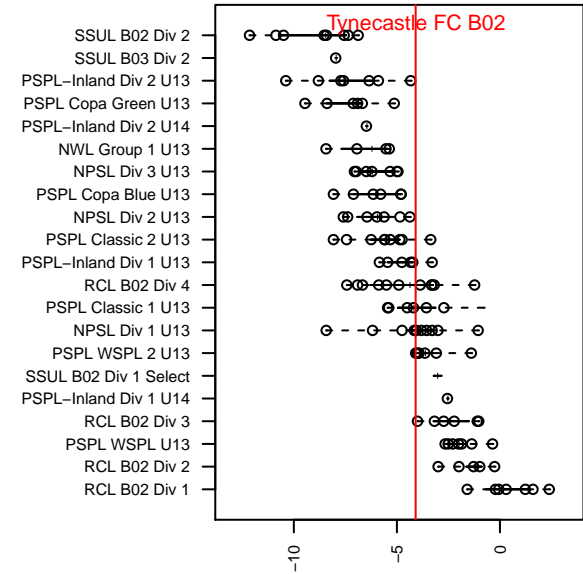

## Tynecastle FC B02

Tynecastle FC  
Everett, WA  
B02 total strength=840  
attack=1.29 defense=1.03  
fall league = PSPL WSPL 2 U13

alt names used:  
Tynecastle FC B02

Venues played:  
2015 PSPL WSPL 2 U13

**attack and defense variance (black dot)  
relative to other teams  
and top 10 in region**

**attack and defense rating  
relative to others at age  
and all opponents in last 13 months**

**Performance relative to 13 month average**

**Performance relative to 13 month average**

<b>date</b>	<b>home</b>		<b>away</b>		<b>venue</b>	<b>pred.home</b>	<b>pred.away</b>
2015-11-15	Tynecastle FC B02	1	Gala FC B02	2	2015 PSPL WSPL 2 U13	1.67	2.29
2015-11-07	Nortac Sparta Red B02	2	Tynecastle FC B02	0	2015 PSPL WSPL 2 U13	1.50	1.28
2015-11-01	Tynecastle FC B02	1	NW United Premier B02	4	2015 PSPL WSPL 2 U13	0.70	3.89
2015-10-31	FPSC Fury Black B02	1	Tynecastle FC B02	1	2015 PSPL WSPL 2 U13	2.24	1.70
2015-10-24	Tynecastle FC B02	2	RSA Elite B02	1	2015 PSPL WSPL 2 U13	1.15	2.07
2015-10-04	Gala FC B02	3	Tynecastle FC B02	2	2015 PSPL WSPL 2 U13	2.29	1.67
2015-10-03	Tynecastle FC B02	4	FPSC Fury Black B02	1	2015 PSPL WSPL 2 U13	1.70	2.24
2015-09-20	Tynecastle FC B02	1	Nortac Sparta Red B02	0	2015 PSPL WSPL 2 U13	1.28	1.50
2015-09-19	NW United Premier B02	7	Tynecastle FC B02	0	2015 PSPL WSPL 2 U13	3.89	0.70
2015-09-12	RSA Elite B02	3	Tynecastle FC B02	1	2015 PSPL WSPL 2 U13	2.07	1.15